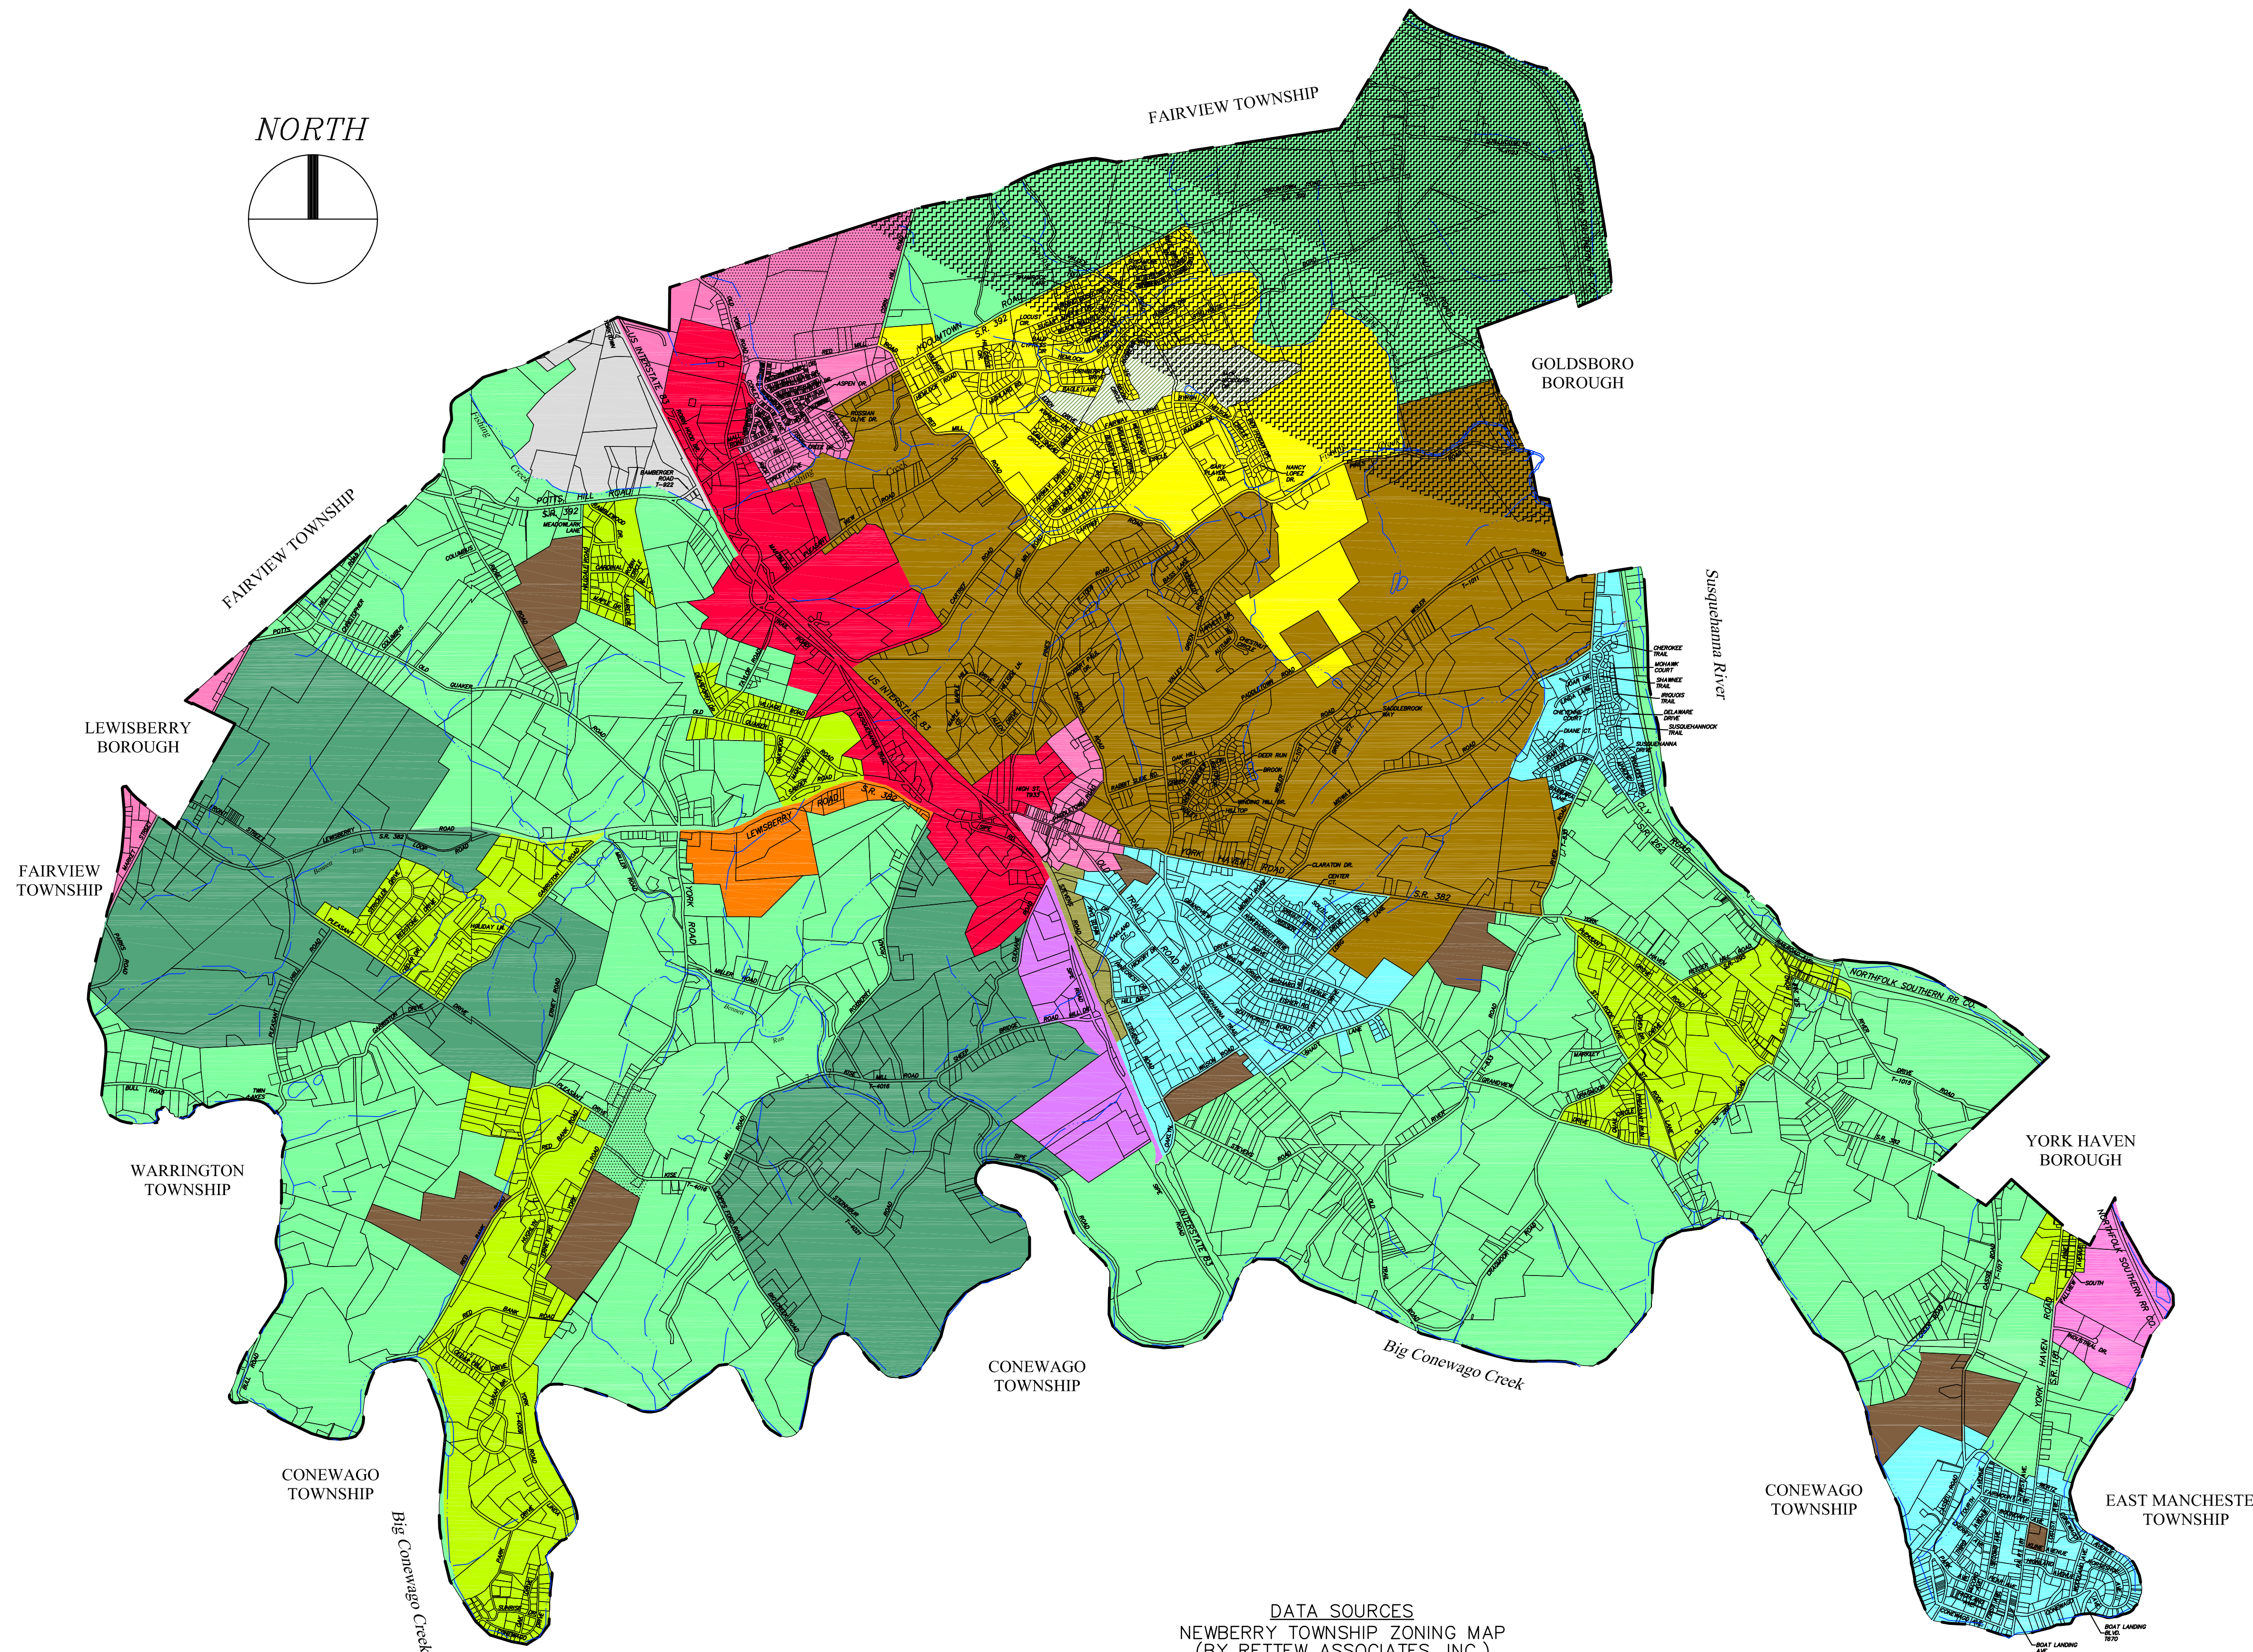

**NEWBERRY TOWNSHIP,
YORK COUNTY, PA**

**ZONING MAP
JULY 25, 2006**

NORTH

ZONING DISTRICTS LEGEND

- OPEN SPACE
- RESIDENTIAL GROWTH
- RESIDENTIAL HOLDING
- RURAL RESIDENTIAL
- SUBURBAN RESIDENTIAL
- RURAL COMMERCIAL OVERLAY
- RURAL RESOURCE
- AGRICULTURE
- MOBILE HOME PARK
- TRADITIONAL VILLAGE OVERLAY
- VILLAGE
- REGIONAL COMMERCIAL/OFFICE
- MIXED USE COMMERCE
- LIGHT INDUSTRIAL
- RURAL INDUSTRIAL
- COMMERCE CENTER
- GENERAL INDUSTRIAL
- AIRPORT HAZARD – HORIZONTAL SURFACE ZONE
- AIRPORT HAZARD – CONICAL SURFACE ZONE

REVISION DATES:
 AUGUST 28, 2007 ORDINANCE NO. 340
 NOVEMBER 25, 2008 ORDINANCE NO. 351
 OCTOBER 26, 2011 ORDINANCE NO. 367

DATA SOURCES
 NEWBERRY TOWNSHIP ZONING MAP
 (BY RETTEW ASSOCIATES, INC.)