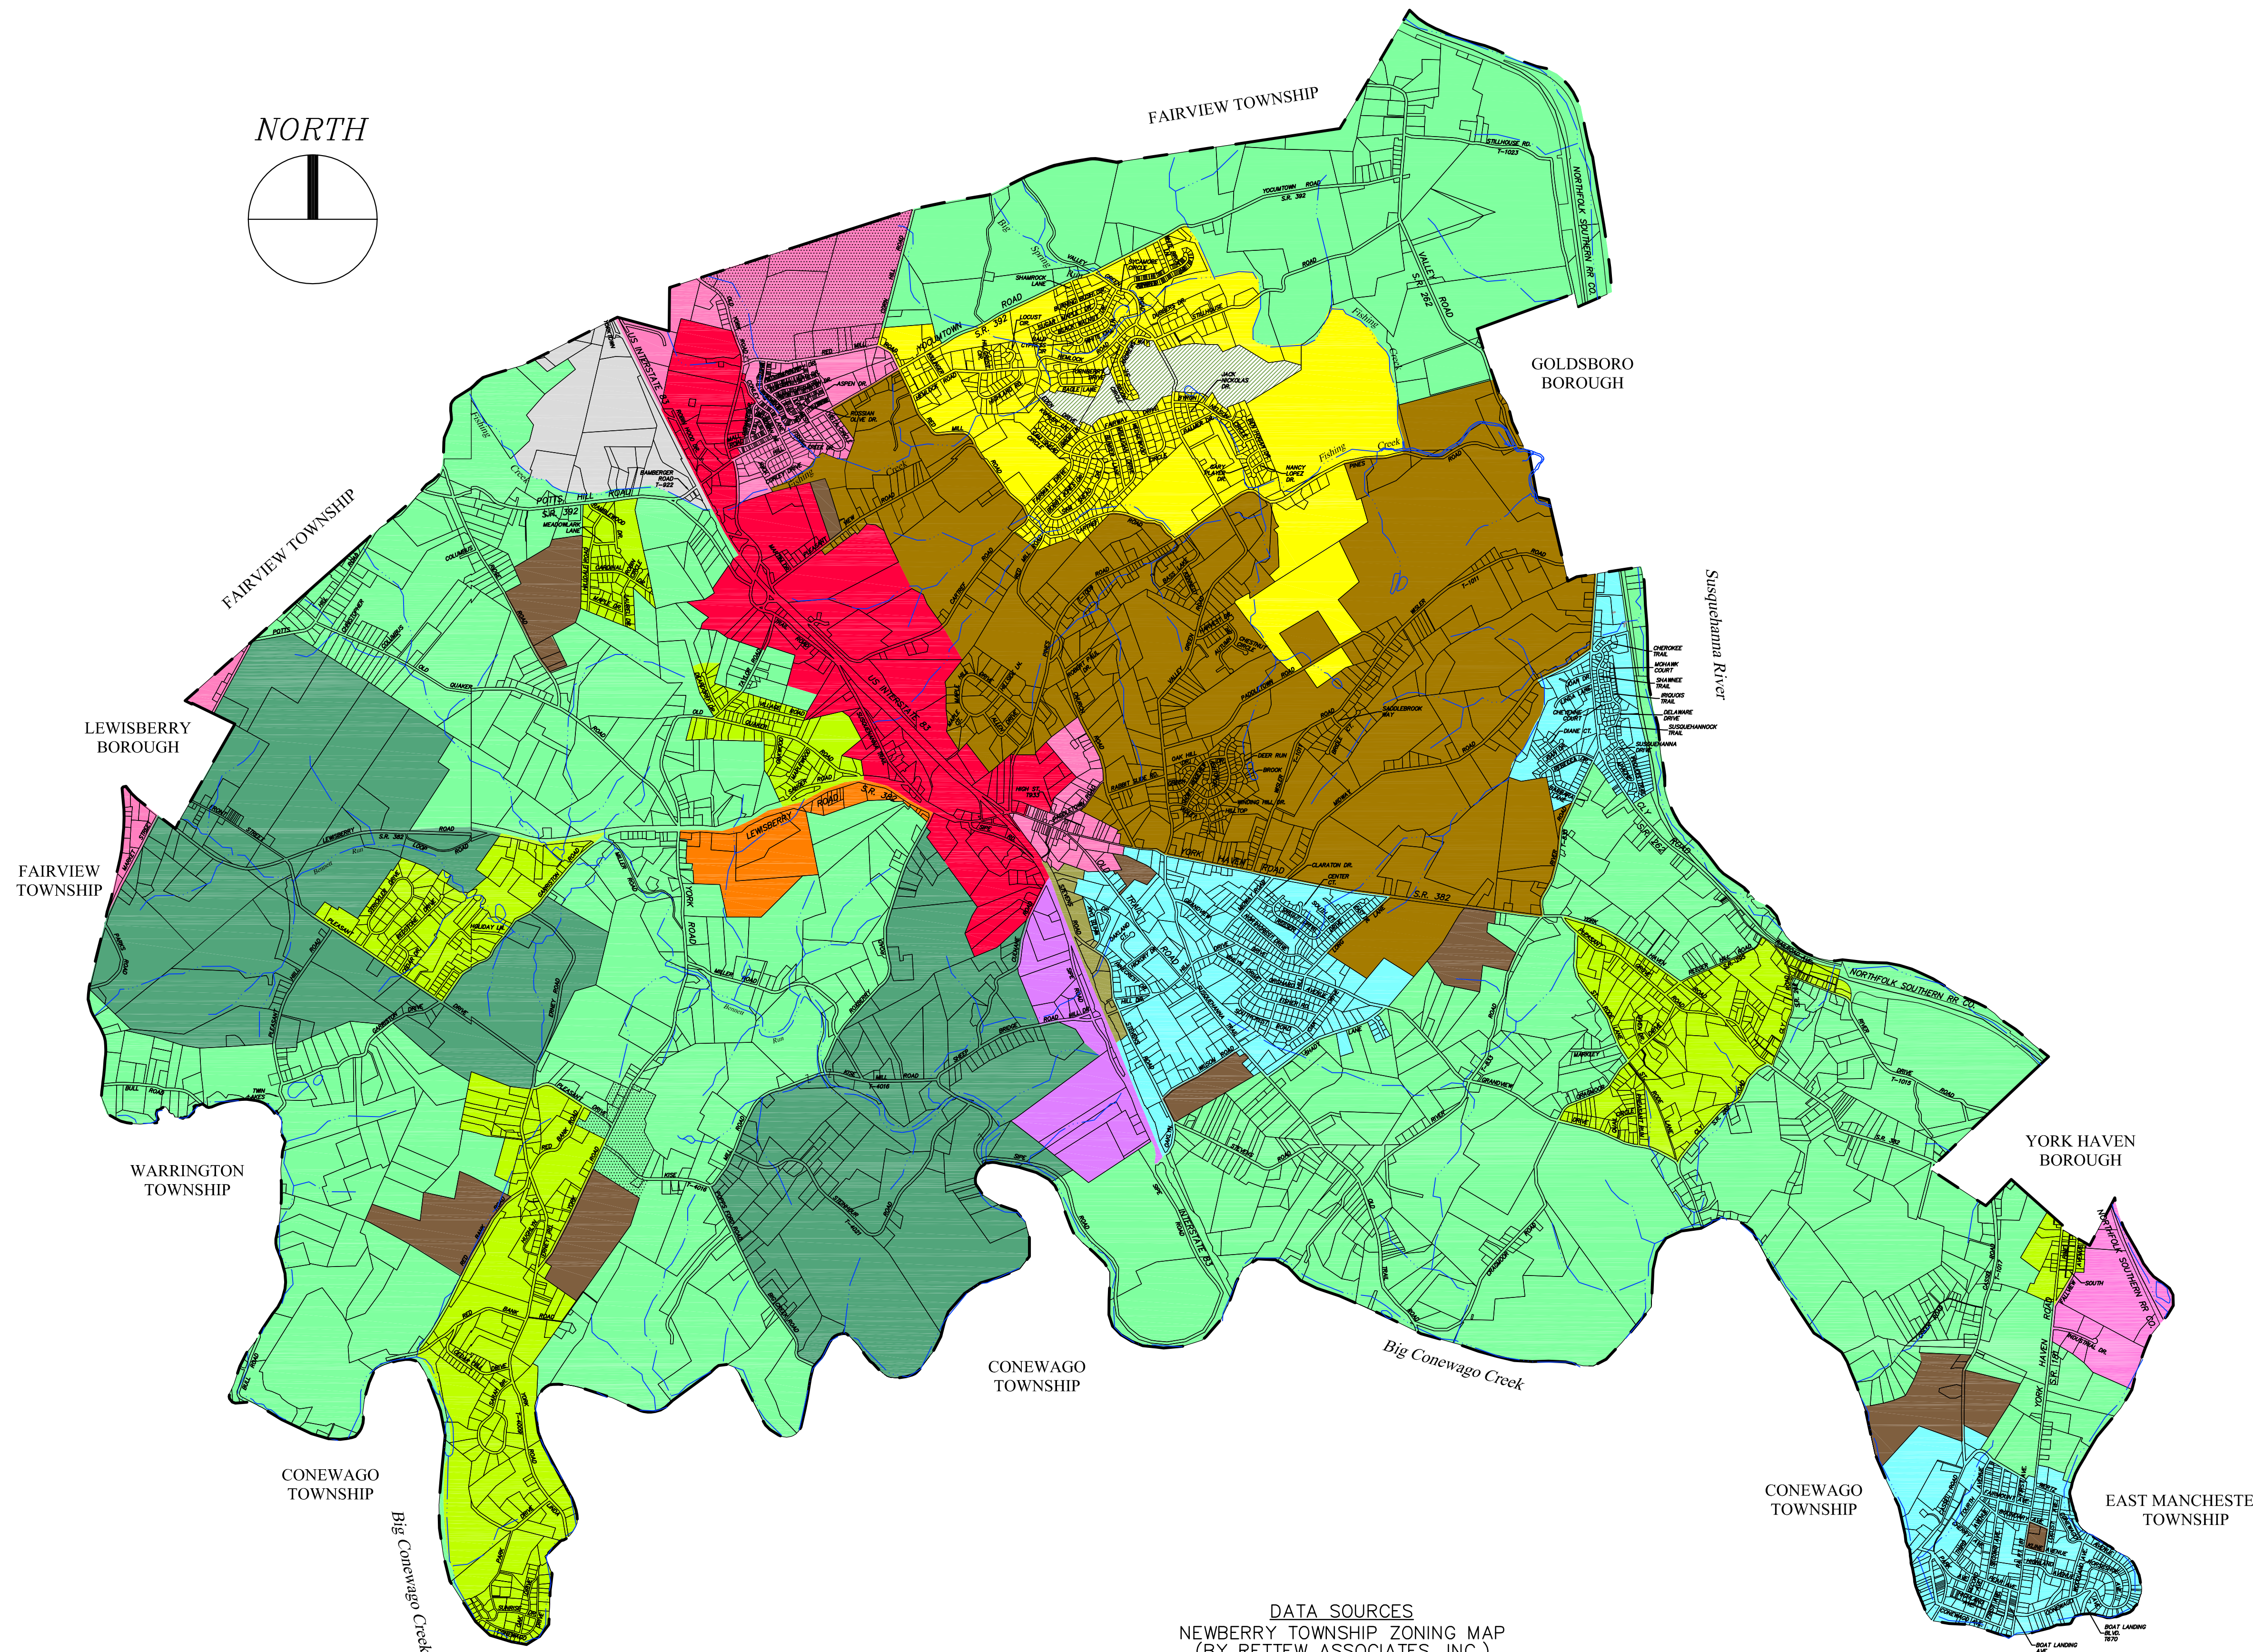

NEWBERRY TOWNSHIP,
YORK COUNTY, PA

ZONING MAP
JULY 25, 2006

NORTH

ZONING DISTRICTS LEGEND

- OPEN SPACE
- RESIDENTIAL GROWTH
- RESIDENTIAL HOLDING
- RURAL RESIDENTIAL
- SUBURBAN RESIDENTIAL
- RURAL COMMERCIAL OVERLAY
- RURAL RESOURCE
- AGRICULTURE
- MOBILE HOME PARK
- TRADITIONAL VILLAGE OVERLAY
- VILLAGE
- REGIONAL COMMERCIAL/OFFICE
- MIXED USE COMMERCE
- LIGHT INDUSTRIAL
- RURAL INDUSTRIAL
- COMMERCE CENTER
- GENERAL INDUSTRIAL

REVISION DATES:

- AUGUST 28, 2007 ORDINANCE NO. 340
- NOVEMBER 25, 2008 ORDINANCE NO. 351
- APRIL 26, 2011 ORDINANCE NO. 367

DATA SOURCES
NEWBERRY TOWNSHIP ZONING MAP
(BY RETTEW ASSOCIATES, INC.)

DRAFT